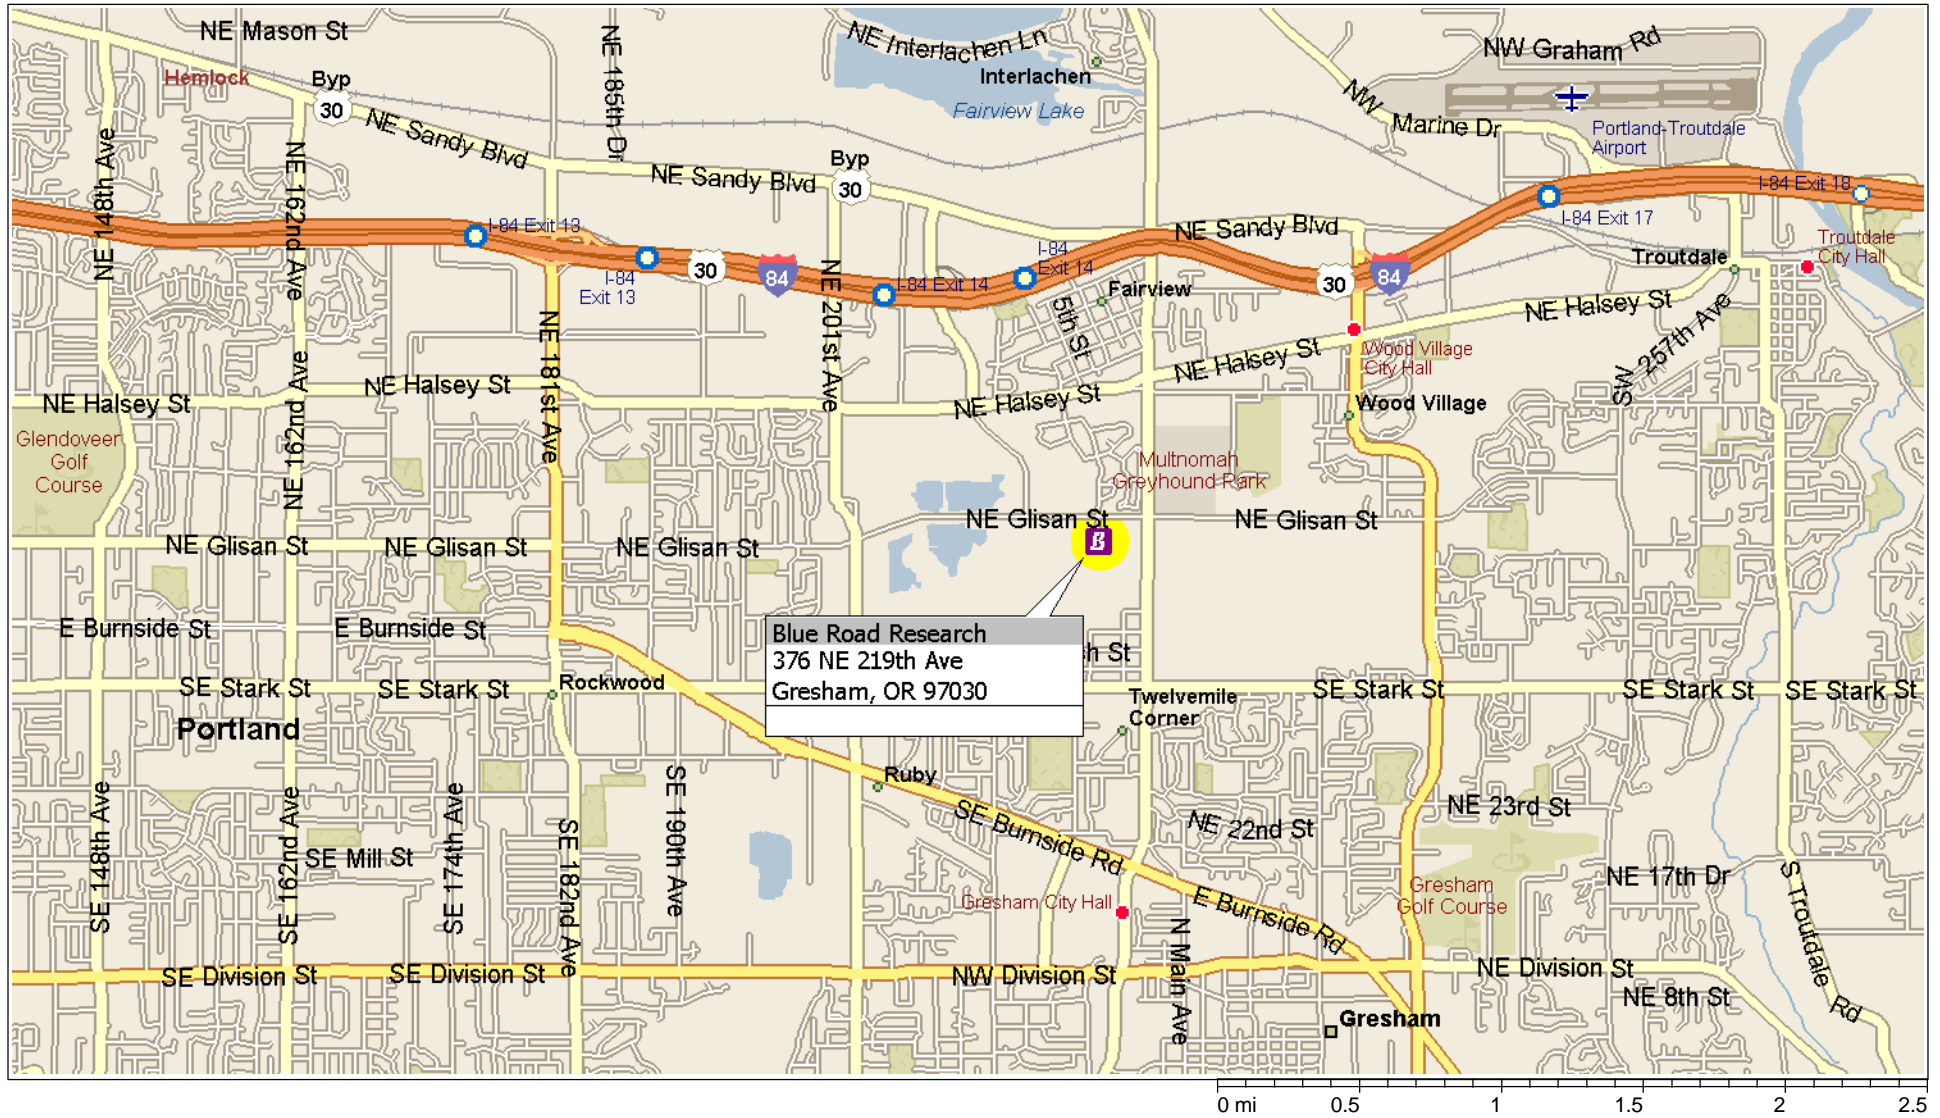

Blue Road Research

From the I-84 Freeway: Take exit 14 and turn left (arriving from I-84 east) or right (arriving from I-84 west) onto NE 207th Avenue. Turn Left at NE Glisan and Then turn right onto NE 219th Avenue. Take the next left into Clear Creek Business Park, pass through the first intersection and we are the last door on the right.